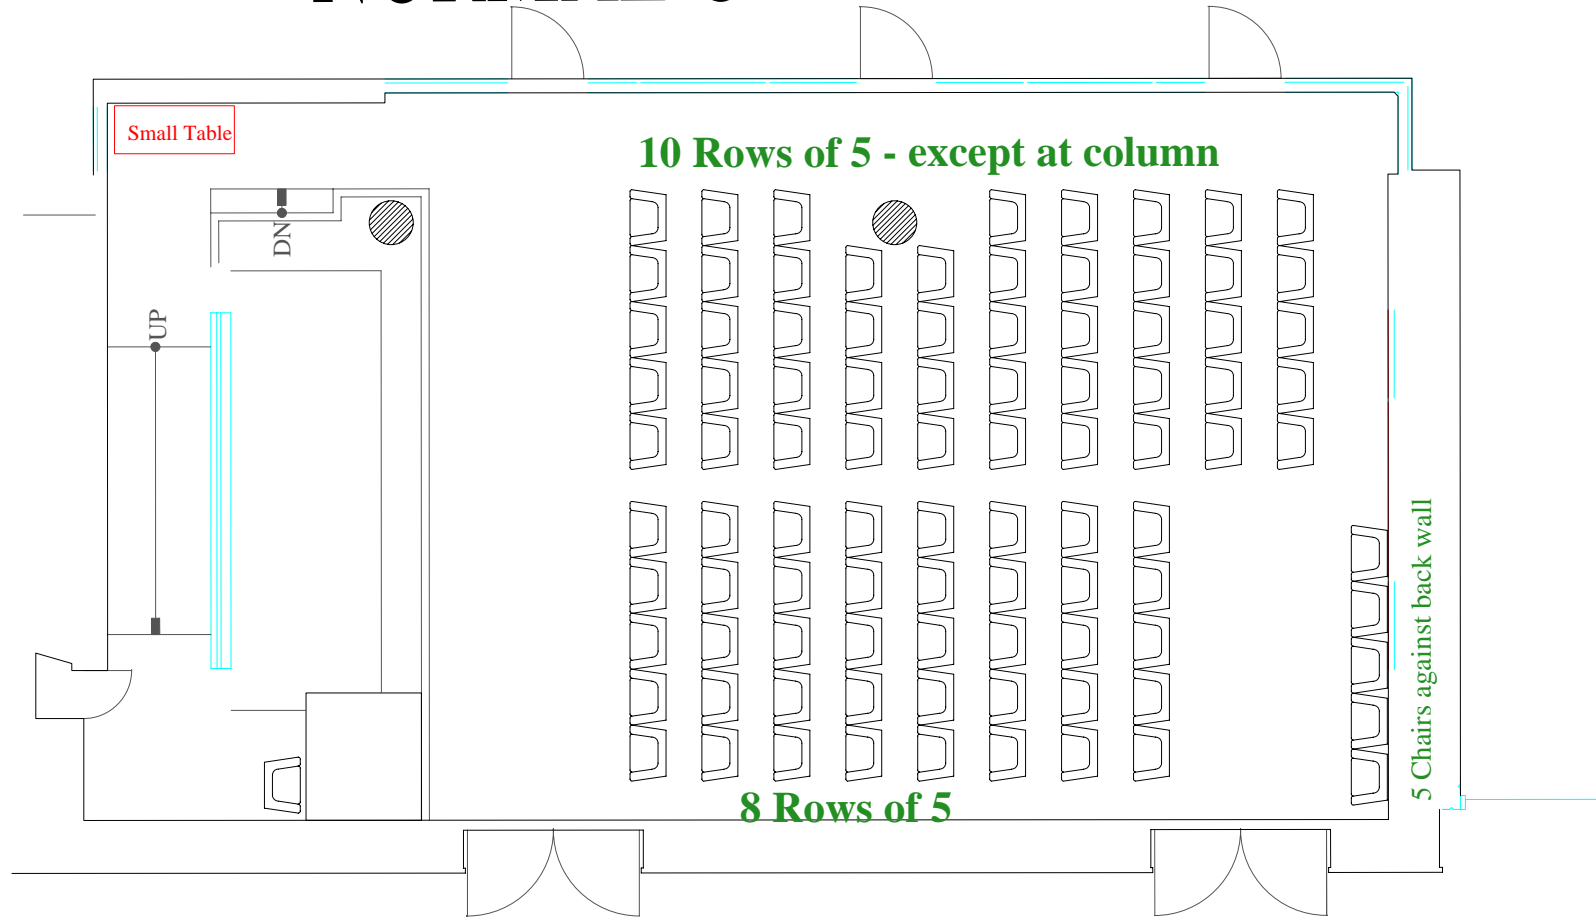

FUNG AUDITORIUM

NORMAL CHAIR LAYOUT

Total of 93 chairs in audience

1/8" = 1ft Scale